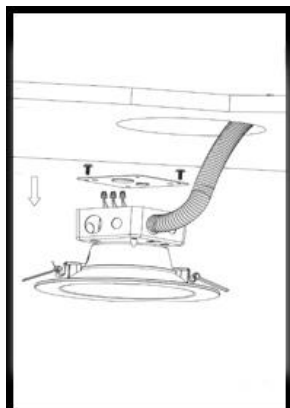

## Taizhou JiaoGuang Lighting Co., Ltd.

1 Wei Er Road, Taizhou City, Zhejiang Province, China 318000

Tel:+86-576-89086656/25 Fax:+86-576-89086658

E-mail: salesdept8@jiaoguang.com; www.jiaoguang.com

1. Shut off power before installation, Cut a corresponding hole in the ceiling. A template is provided to assist with laying out the hole location. When running the supply wires(s), allow an additional 18 in. of wire at each installation in order to make the electrical connections on the room side of the ceiling hole
2. Remove the Junction Box Screw(s) holding the Junction Box Cover .Pass the supply wire(s) through the appropriate knockout hole on Junction Box. Make the electrical connections to fit inside Junction Box following the ELECTRICAL CONNECTIONS. Make sure all connections are secure, tuck all wires inside Junction Box and reinstall Junction Box Cover using Junction Box Screws
3. Press the top portion of the Remodel Clips against the side of the Housing Assembly.
4. Push the Housing Assembly with the top side of the Remodel Clips through the hole until tight. Continue to push the Housing Assembly until the fixture snaps into place with the trim tight against the ceiling surface..