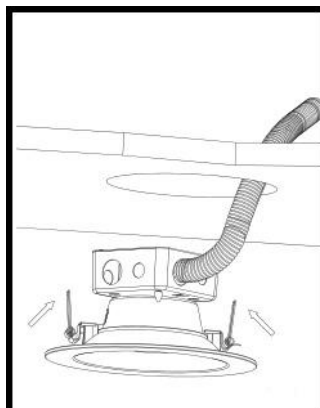

#### Easy to Install in 4 Easy Steps:

## Taizhou JiaoGuang Lighting Co., Ltd.

1 Wei Er Road, Taizhou City, Zhejiang Province, China 318000

Tel:+86-576-89086656/25 Fax:+86-576-89086658

E-mail: salesdept8@jiaoguang.com; www.jiaoguang.com

1. Shut off power before installation, Cut a corresponding hole in the ceiling. A template is provided to assist with laying out the hole location. When running the supply wires(s), allow an additional 18 in. of wire at each installation in order to make the electrical connections on the room side of the ceiling hole
2. Remove the Junction Box Screw(s) holding the Junction Box Cover .Pass the supply wire(s) through the appropriate knockout hole on Junction Box. Make the electrical connections to fit inside Junction Box following the ELECTRICAL CONNECTIONS. Make sure all connections are secure, tuck all wires inside Junction Box and reinstall Junction Box Cover using Junction Box Screws
3. Press the top portion of the Remodel Clips against the side of the Housing Assembly.
4. Push the Housing Assembly with the top side of the Remodel Clips through the hole until tight. Continue to push the Housing Assembly until the fixture snaps into place with the trim tight against the ceiling surface..