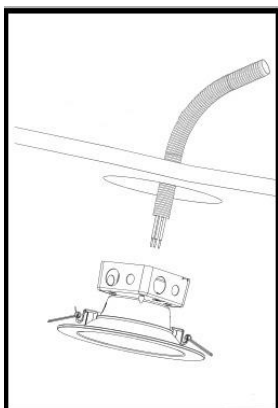

#### Easy to Install in 4 Easy Steps:

## Taizhou JiaoGuang Lighting Co., Ltd.

1 Wei Er Road, Taizhou City, Zhejiang Province, China 318000

Tel:+86-576-89086656/25 Fax:+86-576-89086658

E-mail: salesdept8@jiaoguang.com; www.jiaoguang.com

1. Shut off power before installation, Cut a corresponding hole in the ceiling. A template is provided to assist with laying out the hole location. When running the supply wires(s), allow an additional 18 in. of wire at each installation in order to make the electrical connections on the room side of the ceiling hole
2. Remove the Junction Box Screw(s) holding the Junction Box Cover .Pass the supply wire(s) through the appropriate knockout hole on Junction Box. Make the electrical connections to fit inside Junction Box following the ELECTRICAL CONNECTIONS. Make sure all connections are secure, tuck all wires inside Junction Box and reinstall Junction Box Cover using Junction Box Screws
3. Press the top portion of the Remodel Clips against the side of the Housing Assembly.
4. Push the Housing Assembly with the top side of the Remodel Clips through the hole until tight. Continue to push the Housing Assembly until the fixture snaps into place with the trim tight against the ceiling surface..