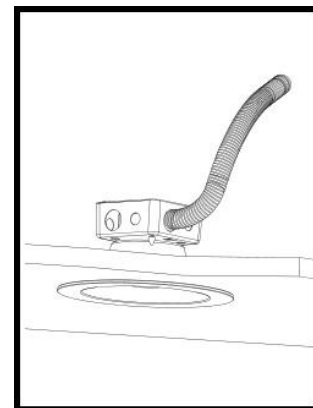

#### Easy to Install in 4 Easy Steps:

## Taizhou JiaoGuang Lighting Co., Ltd.

1 Wei Er Road, Taizhou City, Zhejiang Province, China 318000

Tel:+86-576-89086656/25 Fax:+86-576-89086658

E-mail: salesdept8@jiaoguang.com; www.jiaoguang.com

1. Shut off power before installation, Cut a corresponding hole in the ceiling. A template is provided to assist with laying out the hole location. When running the supply wires(s), allow an additional 18 in. of wire at each installation in order to make the electrical connections on the room side of the ceiling hole
2. Remove the Junction Box Screw(s) holding the Junction Box Cover .Pass the supply wire(s) through the appropriate knockout hole on Junction Box. Make the electrical connections to fit inside Junction Box following the ELECTRICAL CONNECTIONS. Make sure all connections are secure, tuck all wires inside Junction Box and reinstall Junction Box Cover using Junction Box Screws
3. Press the top portion of the Remodel Clips against the side of the Housing Assembly.
4. Push the Housing Assembly with the top side of the Remodel Clips through the hole until tight. Continue to push the Housing Assembly until the fixture snaps into place with the trim tight against the ceiling surface..