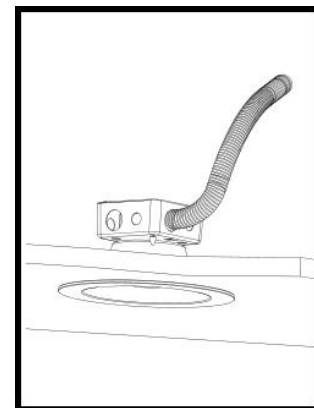

Easy to Install in 4 Easy Steps:

1. Shut off power before installation. Cut a corresponding hole in the ceiling. A template is provided to assist with laying out the hole location. When running the supply wires(s), allow an additional 18 in. of wire at each installation in order to make the electrical connections on the room side of the ceiling hole
2. Remove the Junction Box Screw(s) holding the Junction Box Cover. Pass the supply wire(s) through the appropriate knockout hole on Junction Box. Make the electrical connections to fit inside Junction Box following the ELECTRICAL CONNECTIONS. Make sure all connections are secure, tuck all wires inside Junction Box and reinstall Junction Box Cover using Junction Box Screws
3. Press the top portion of the Remodel Clips against the side of the Housing Assembly.
4. Push the Housing Assembly with the top side of the Remodel Clips through the hole until tight. Continue to push the Housing Assembly until the fixture snaps into place with the trim tight against the ceiling surface..