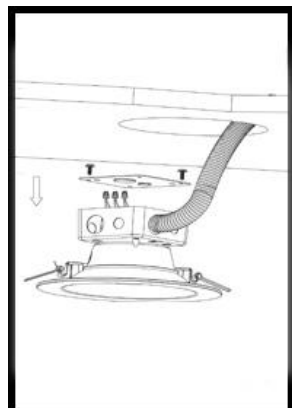

D416

Size : Φ230x136mm(9.06x5.35")

Characteristics

Item Number	D416
Description	6" LED Down Light
Voltage	120V AC
Power	14.8W
Dimmable	Yes
LED Type	SMD
CRI	>80
Lumens	1100 lms
Color	2700-6000k
Life time	50,000 hours
Certificate	ETL,Energy Star,FCC,Lighting Facts,LM79,LM80

Easy to Install in 4 Easy Steps:

1. Shut off power before installation. Cut a corresponding hole in the ceiling. A template is provided to assist with laying out the hole location. When running the supply wires(s), allow an additional 18 in. of wire at each installation in order to make the electrical connections on the room side of the ceiling hole
2. Remove the Junction Box Screw(s) holding the Junction Box Cover. Pass the supply wire(s) through the appropriate knockout hole on Junction Box. Make the electrical connections to fit inside Junction Box following the ELECTRICAL CONNECTIONS. Make sure all connections are secure, tuck all wires inside Junction Box and reinstall Junction Box Cover using Junction Box Screws
3. Press the top portion of the Remodel Clips against the side of the Housing Assembly.
4. Push the Housing Assembly with the top side of the Remodel Clips through the hole until tight. Continue to push the Housing Assembly until the fixture snaps into place with the trim tight against the ceiling surface..