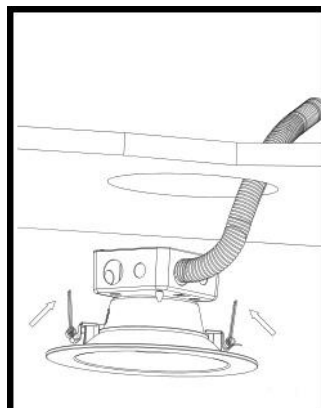

Easy to Install in 4 Easy Steps:

1. Shut off power before installation. Cut a corresponding hole in the ceiling. A template is provided to assist with laying out the hole location. When running the supply wires(s), allow an additional 18 in. of wire at each installation in order to make the electrical connections on the room side of the ceiling hole
2. Remove the Junction Box Screw(s) holding the Junction Box Cover. Pass the supply wire(s) through the appropriate knockout hole on Junction Box. Make the electrical connections to fit inside Junction Box following the ELECTRICAL CONNECTIONS. Make sure all connections are secure, tuck all wires inside Junction Box and reinstall Junction Box Cover using Junction Box Screws
3. Press the top portion of the Remodel Clips against the side of the Housing Assembly.
4. Push the Housing Assembly with the top side of the Remodel Clips through the hole until tight. Continue to push the Housing Assembly until the fixture snaps into place with the trim tight against the ceiling surface..