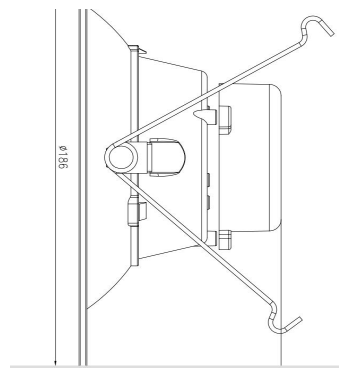

D416

Size : Φ230x136mm(9.06x5.35")

Characteristics

Item Number	D416
Description	6" LED Down Light
Voltage	120V AC
Power	14.8W
Dimmable	Yes
LED Type	SMD
CRI	>80
Lumens	1100 lms
Color	2700-6000k
Life time	50,000 hours
Certificate	ETL,Energy Star,FCC,Lighting Facts,LM79,LM80

Easy to Install in 4 Easy Steps:

1. Shut off power before installation. Cut a corresponding hole in the ceiling. A template is provided to assist with laying out the hole location. When running the supply wires(s), allow an additional 18 in. of wire at each installation in order to make the electrical connections on the room side of the ceiling hole
2. Remove the Junction Box Screw(s) holding the Junction Box Cover. Pass the supply wire(s) through the appropriate knockout hole on Junction Box. Make the electrical connections to fit inside Junction Box following the ELECTRICAL CONNECTIONS. Make sure all connections are secure, tuck all wires inside Junction Box and reinstall Junction Box Cover using Junction Box Screws
3. Press the top portion of the Remodel Clips against the side of the Housing Assembly.
4. Push the Housing Assembly with the top side of the Remodel Clips through the hole until tight. Continue to push the Housing Assembly until the fixture snaps into place with the trim tight against the ceiling surface..