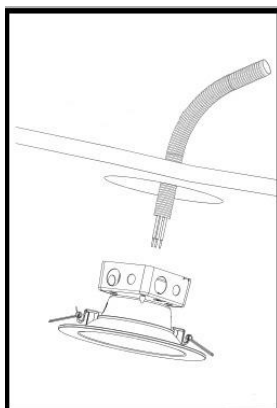

D416

Size : Φ230x136mm(9.06x5.35")

Characteristics

Item Number	D416
Description	6" LED Down Light
Voltage	120V AC
Power	14.8W
Dimmable	Yes
LED Type	SMD
CRI	>80
Lumens	1100 lms
Color	2700-6000k
Life time	50,000 hours
Certificate	ETL,Energy Star,FCC,Lighting Facts,LM79,LM80

Easy to Install in 4 Easy Steps:

1. Shut off power before installation. Cut a corresponding hole in the ceiling. A template is provided to assist with laying out the hole location. When running the supply wires(s), allow an additional 18 in. of wire at each installation in order to make the electrical connections on the room side of the ceiling hole
2. Remove the Junction Box Screw(s) holding the Junction Box Cover. Pass the supply wire(s) through the appropriate knockout hole on Junction Box. Make the electrical connections to fit inside Junction Box following the ELECTRICAL CONNECTIONS. Make sure all connections are secure, tuck all wires inside Junction Box and reinstall Junction Box Cover using Junction Box Screws
3. Press the top portion of the Remodel Clips against the side of the Housing Assembly.
4. Push the Housing Assembly with the top side of the Remodel Clips through the hole until tight. Continue to push the Housing Assembly until the fixture snaps into place with the trim tight against the ceiling surface..